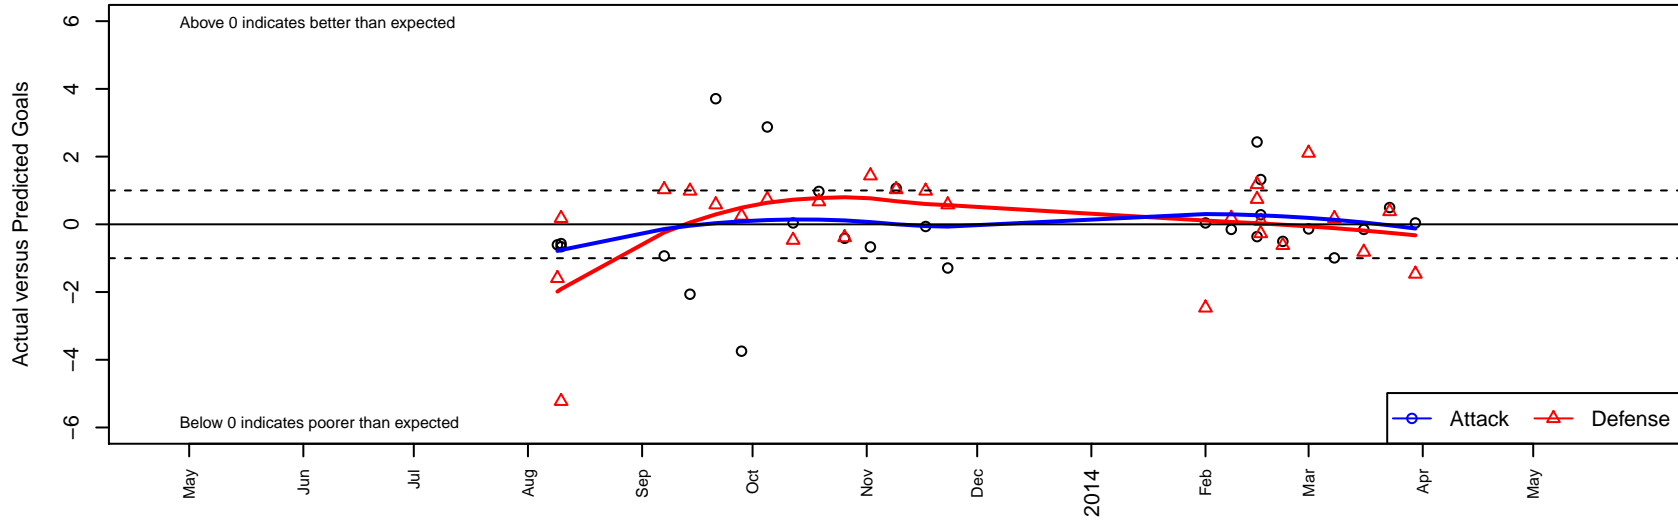

Kajumulo FC Farasi G00

Kajumulo FC

Seattle, WA

G00 total strength=740

attack=0.99 defense=0.67

fall league = PSPL Copa U13, Spr PSPL Class

alt names used:

Kajumulo FC Farasi 00

19 Kajumulo FC Farasi 00

Venues played:

Puma Rimland Pacific Cup COPA U13

PSPL Copa U13

Spr PSPL Classic 2 U13

Pacific Coast Super Cup U13

Kajumulo FC Farasi G00

Dots are actual minus expected GF (blue circles) and GA (red triangles).
Blue line is smoothed change in attack strength. Red is smoothed change in defense strength.